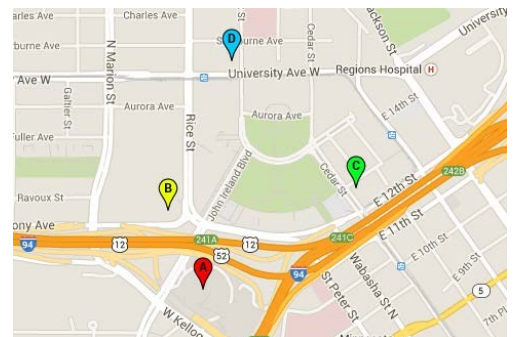

B. Best Western Plus Kelly Inn

161 St Anthony Ave
St Paul, MN 55103
651-227-8711
(9-minute walk to Capitol building)

C. Cedar Street Armory

600 Cedar Street St. Paul, MN 55101
Contact: Sgt. Brian McFadden
brian.l.mcfadden.mil@mail.mil
651-268-8324
(6-minute walk to Capitol building)

D. Christ Lutheran Church Capitol Hill

105 University Ave W
St Paul, MN 55155
Contact: Angie
office@christoncaphill.com
651-222-3619
(7-minute walk to Capitol building)

*Mapquest walking estimates

These organizations offer indoor options for rent to help you meet your event needs.

Alternate Venues Map

State Capitol Complex Venue Availability

Please note: All events will take place outside

Available Venues

- Upper Capitol Mall – just south of the main entrance Capitol steps
- Lower Capitol Mall – including the Vietnam Veterans Memorial and the Peace Officers Memorial
- Cass Gilbert Park Overlook
- Leif Erickson Park

Closed Venues

- Rotunda
- State Capitol Front Steps
- Great Hall (displays and exhibits)
- North Corridor (displays and exhibits)